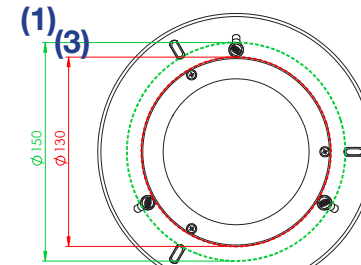

Mentioned dimensions are in mm unless noted otherwise.

ASSF – Baader Solar Filter for Spotting Scopes, Telescopes and Camera-Lenses

Item #	Filter Name	ideally suited for aperture range ~	Aperture (mm /inch)	Outer Cell Diameter	Net Weight (g / oz)	Clamping Range	
						inner tube Ø	outer tube Ø
						with 13mm bolt	with 13mm bolt
2459335	ASSF 50	40 – 60	50 / 1,97	110	68 / 2.4	81 – 96	55 – 70
2459336	ASSF 65	55 – 75	65 / 2,56	125	77 / 2.7	96 – 111	70 – 85
2459337	ASSF 80	70 – 90	80 / 3,15	140	84 / 3.0	111 – 126	85 – 100
2459338	ASSF 100	90 – 110	100 / 3,94	160	93 / 3.3	131 – 146	105 – 120
2459339	ASSF 115	105 – 125	115 / 4,53	175	101 / 3.6	146 – 161	120 – 135
						with 10mm bolt	with 10mm bolt
2459340	ASSF 130	120 – 140	130 / 5,12	210	151 / 5.3	168 – 198	148 – 178
2459341	ASSF 150	140 – 160	150 / 5,91	230	167 / 5.9	188 – 218	168 – 198

Mentioned dimensions are in mm unless noted otherwise.

ASBF – Baader Solar Filter for Binoculars and Camera-Lenses

Item #	Filter Name	ideally suited for aperture range ~	Aperture (mm /inch)	Outer Cell Diameter	Net Weight (g / oz)	Clamping Range	
						inner tube Ø	outer tube Ø
						with 13mm bolt	with 13mm bolt
2459325	ASBF 50	40 – 60	50 / 1,97	110	68 / 2.4	81 – 96	55 – 70
2459326	ASBF 60	50 – 70	60 / 2,36	120	69 / 2.4	91 – 106	65 – 80
2459327	ASBF 70	60 – 80	70 / 2,76	130	73 / 2.6	101 – 116	75 – 90
2459328	ASBF 80	70 – 90	80 / 3,15	140	78 / 2.8	111 – 126	85 – 100
2459329	ASBF 100	90 – 110	100 / 3,94	160	87 / 3.1	131 – 146	105 – 120

Mentioned dimensions are in mm unless noted otherwise.

Align all filters with the optical aperture by adjusting the filter with the centering bolts to fit the inner or outer tube diameter.

Example: ASTF 100 with 10mm bolts