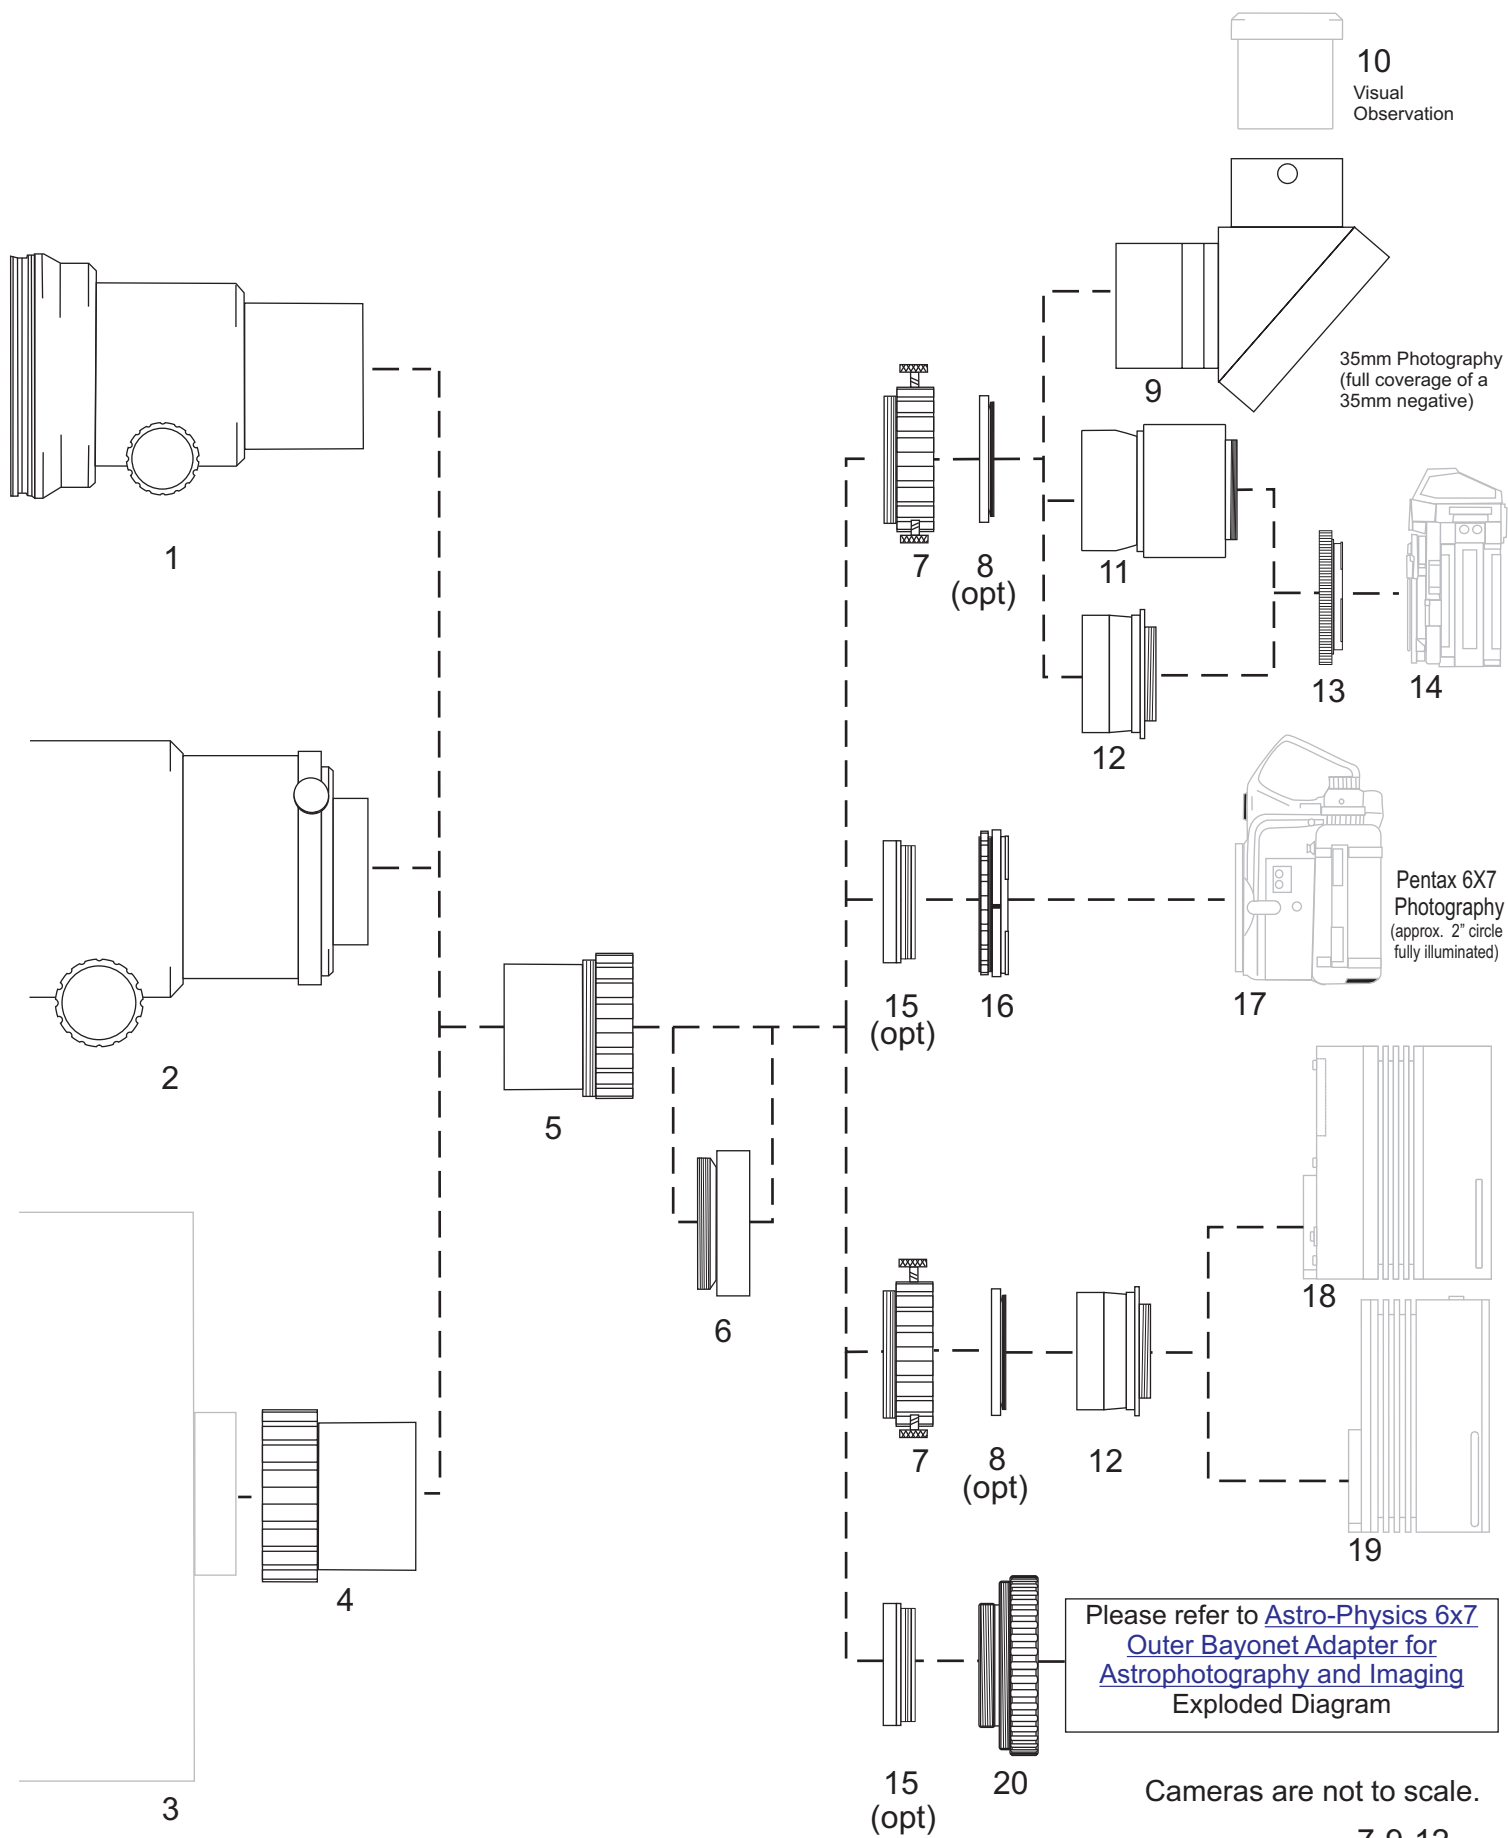

ASTRO-PHYSICS PHOTO-VISUAL TELECOMPRESSOR (.75x)

ASTRO-PHYSICS PHOTO-VISUAL TELECOMPRESSOR (.75x)

1. 2.7" Focuser or adapter with 2.7" Astro-Physics thread
(Supplied with AP refractors, including the Traveler and some Ritchey-Chretien)
2. 4" Focuser with 4" to 2.7" adapter
(Supplied with AP refractors, including some Ritchey-Chretien)
3. 10", 12" or 14" Meade Schmidt-Cassegrain Telescope with 3.25" visual back.
4. 2.7" Adapter Threads onto 3.25" back of 10"/12"/14" Meade SCTs (ADASCTLM27)
5. Photo-Visual Telecompressor (0.75x) (27TVPH)
Threaded for optional 58mm filters
6. Thread-on Extensions for 2.7" Focuser. Available in various lengths: 2.5" (A1008-A); 1.75" (A3502); 1.25" (A3504-A); 0.90" (A3506); 0.75" (A3503); 0.60" (A3505).
Note: Use of different extensions will result in different field compressions at the focal plane. Please refer to the "Astro-Physics Photo-Visual Telecompressor (27TVPH) and CCD Telecompressor (CCDT67) Spacing, Compression Calculation and Coverage" document on our Technical Support page for more information.
7. 2" Adapter with three large thumbscrews and brass locking ring (ADA2003)
Supplied with AP refractors
8. 2" Filter for 48mm thread (optional)
9. 2" MaxBright Diagonal (PMDMAX). Threaded for optional 48mm filters
10. Wide Field Eyepiece
Note: Some eyepieces may not come to focus
11. Prime Focus Camera Adapter (PFCT)
Threaded for optional 48mm filters. Please Specify t-ring when ordering.
12. 2"/T-2 Tapered Nosepiece (AP16T)
13. 35mm Camera T-ring, purchased with PFCT or separately.
14. SLR Camera Body - 35mm or Digital
15. Gel Filter for 2.7" Field Flattener (27GEL1) (optional)
CANNOT be used in direct connection to the 27TVPH or without an extension 1.25" or longer.
16. 6X7 Pentax Camera Adapter for Use with Telecompressor (ADA67P). Adapter without optics, not the same as Pentax camera adapter with field flattener (67PF462, 67PF56, 67PF58, 67PF69, 67PF7)
17. Pentax 6X7 Camera Body
18. CCD camera with T-thread mount (i.e. SBIG ST Series) with Color Filter Wheel
19. CCD camera with T-thread mount (i.e. SBIG ST Series) without Color Filter Wheel
20. 6x7 Outer Bayonet Adapter for Astro-Physics 2.7" Thread (ADA2767).