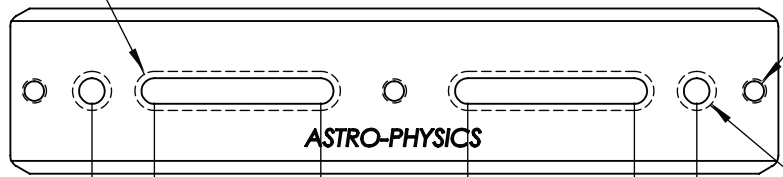

SBV08 Dovetail Sliding Bar

2 X .266" THRU

3 X 1/4"-20 threaded

ASTRO-PHYSICS

1.532

5.000

6.300

2 X 0.266" THRU